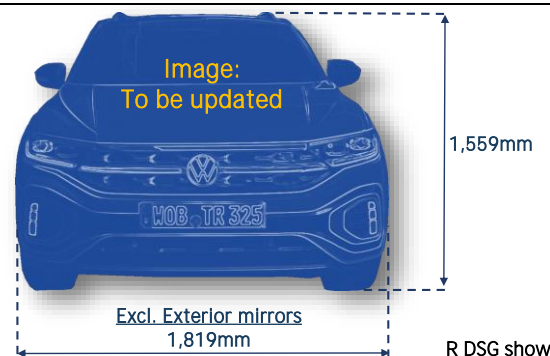

R DSG shown

Key ● Standard - Not available