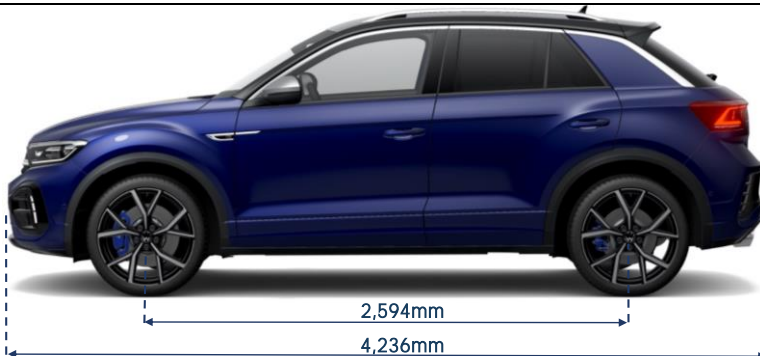

R DSG shown

Key ● Standard - Not available